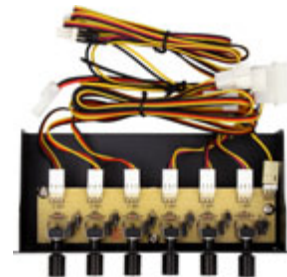

Airen BlackSix

Made of aluminium to control the speed of 6 fans. The panel is suitable for each 5.25" bay. In case of fan failure, LED of appropriate fan turns off. Especially useful for high RPM fans.

Technical specification

Dimension	149 × 42 × 68 mm
Input Voltage	+12V
Output Voltage	5-11.8V ± 10%
Regulated max power output	30W
Color of LED	Red
Package includes	4 screws, Power cable, 6 fan cables

Packaging